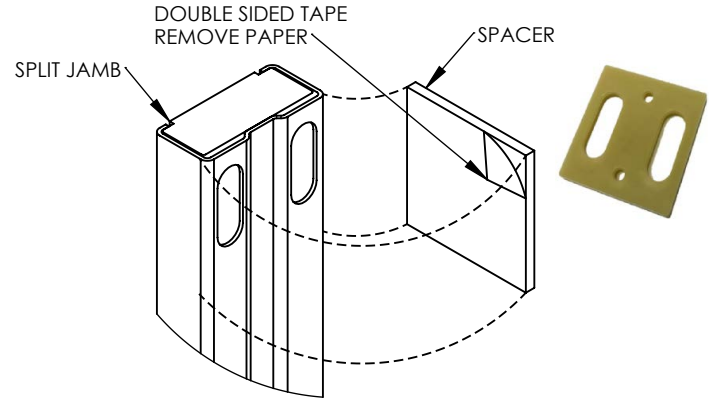

INSTRUCTIONS

KD134KIT 1-3/4" K.D. POCKET DOOR ADAPTER KIT FOR 1-3/4" THICK DOORS

UNIVERSAL ADAPTOR KIT
FOR 1-3/4" K.D. KITS
CAN ACCOMMODATE
A&F WOOD KITS AND
ACME K.D. POCKET FRAMES

DISCARD STANDARD FLOOR PLATES
FROM POCKET FRAME KIT.
REPLACE WITH (2) NEW 1-3/4" FLOOR PLATES

***IMPORTANT!** BEFORE ATTACHING SPLIT JAMB
PEEL PAPER OFF THE 1/8" SPACER (X4) AND STICK ONTO
THE TOP OF EACH JAMB COVERING HOLES.
THEN PROCEED FOLLOWING THE SPLIT JAMB PORTION OF
THE POCKET FRAME INSTALLATION