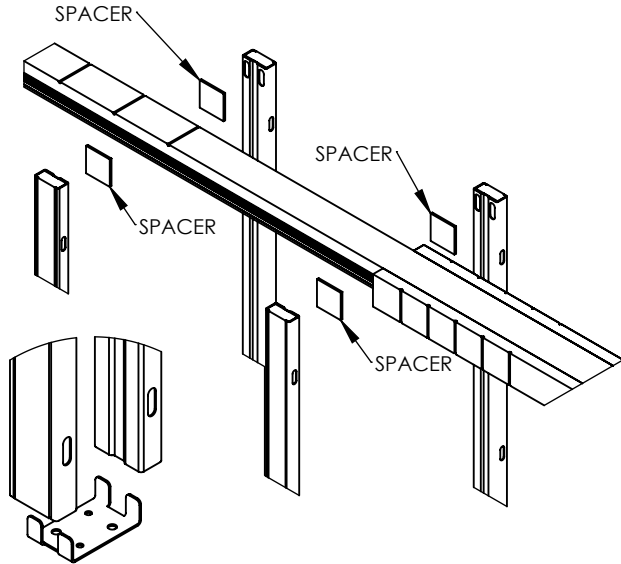

INSTRUCTIONS

KD134KIT 1-3/4" K.D. POCKET DOOR ADAPTER KIT FOR 1-3/4" THICK DOORS

UNIVERSAL ADAPTOR KIT
FOR 1-3/4" K.D. KITS
CAN ACCOMMODATE
A&F WOOD KITS AND
ACME K.D. POCKET FRAMES

DISCARD STANDARD FLOOR PLATES
FROM POCKET FRAME KIT.
REPLACE WITH (2) NEW 1-3/4" FLOOR PLATES

***IMPORTANT!** BEFORE ATTACHING SPLIT JAMB
PEEL PAPER OFF THE 1/8" SPACER (X4) AND STICK ONTO
THE TOP OF EACH JAMB COVERING HOLES.
THEN PROCEED FOLLOWING THE SPLIT JAMB PORTION OF
THE POCKET FRAME INSTALLATION