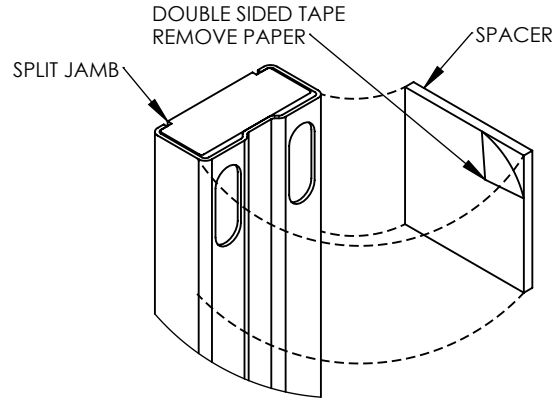

INSTRUCTIONS

KD134KIT 1-3/4" K.D. POCKET DOOR ADAPTER KIT FOR 1-3/4" THICK DOORS

UNIVERSAL ADAPTOR KIT
FOR 1-3/4" K.D. KITS
CAN ACCOMMODATE
A&F WOOD KITS AND
ACME K.D. POCKET FRAMES

DISCARD STANDARD FLOOR PLATES
FROM POCKET FRAME KIT.
REPLACE WITH (2) NEW 1-3/4" FLOOR PLATES

***IMPORTANT!** BEFORE ATTACHING SPLIT JAMB
PEEL PAPER OFF THE 1/8" SPACER (X4) AND STICK ONTO
THE TOP OF EACH JAMB COVERING HOLES.
THEN PROCEED FOLLOWING THE SPLIT JAMB PORTION OF
THE POCKET FRAME INSTALLATION