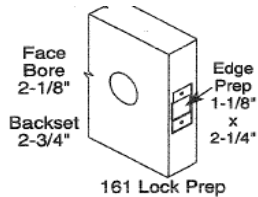

A & F WOOD PRODUCTS, INC.

Quick ship - Manufacturing - Warehouse Center

Wholesale Distribution Center

HOLLOW METAL DOOR

MESKER

Standard Features

- Thickness: 1 3/4"
- Core: Insulated Polystyrene
- Steel: 18 Gauge, CR Steel
- Finish: Factory Primed
- Edges: Square
- Face: Flush
- Top Channel: Inverted
- Hinge Preps: 7 Gauge
- Fire Label: Mylar Sticker

STEELCRAFT Hinge Locations 161 prep

Item ID	Description	LIST PRICE
6-C42068NP18CR	2068 18GA. NP GOV'T	STOCK
6-C42468NP18CR	2468 18GA. NP GOV'T	STOCK
6-C42668NP18CR	2668 18GA. NP GOV'T	STOCK
6-C42868NP18CR	2868 18GA. NP GOV'T	STOCK
6-C421068NP18CR	21068 18GA. NP GOV'T	STOCK
6-C43068NP18CR *	3068 18GA. NP GOV'T	STOCK
6-C43468NP18CR *	3468 18GA. NP GOV'T	STOCK
6-C43668NP18CR *	3668 18GA. NP GOV'T	STOCK
6-C43868NP18CR *	3868 18GA. NP GOV'T	STOCK
6-C431068NP18CR *	31068 18GA. NP GOV'T	STOCK
6-C44068NP18CR *	4068 18GA. NP GOV'T	STOCK
6-C42070NP18CR	2070 18GA. NP GOV'T	STOCK
6-C42470NP18CR	2470 18GA. NP GOV'T	STOCK
6-C42670NP18CR	2670 18GA. NP GOV'T	STOCK
6-C42870NP18CR	2870 18GA. NP GOV'T	STOCK
6-C421070NP18CR	21070 18GA. NP GOV'T	STOCK
6-C43070NP18CR *	3070 18GA. NP GOV'T	STOCK
6-C43470NP18CR *	3470 18GA. NP GOV'T	STOCK
6-C43670NP18CR *	3670 18GA. NP GOV'T	STOCK
6-C43870NP18CR *	3870 18GA. NP GOV'T	STOCK
6-C431070NP18CR *	31070 18GA. NP GOV'T	STOCK
6-C44070NP18CR *	4070 18GA. NP GOV'T	STOCK
6-C43080NP18CR	3080 18GA. NP GOV'T	-

Standard Features

- Thickness: 1 3/4"
- Core: Insulated Polystyrene
- Steel: 18 Gauge, CR Steel
- Finish: Factory Primed
- Edges: Square
- Face: Flush
- Top Channel: Inverted
- Hinge Preps: 7 Gauge
- Fire Label: Mylar Sticker