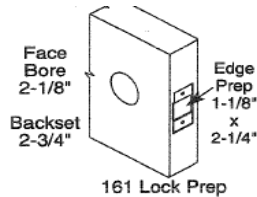

### Standard Features

- Thickness: 1 3/4"
- Core: Insulated Polystyrene
- Steel: 18 Gauge, GALV Steel
- Finish: Factory Primed
- Edges: Square
- Face: Flush
- Top Channel: Flush
- Hinge Preps: 7 Gauge
- Fire Label: Mylar Sticker