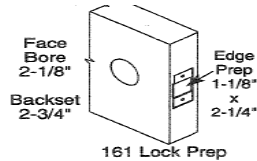

### Standard Features

- Thickness: 1 3/4"
- Core: Insulated Polystyrene
- Steel: 18 Gauge, GALV Steel
- Finish: Factory Primed
- Edges: Square
- Face: Flush
- Top Channel: Flush
- Hinge Preps: 7 Gauge
- Fire Label: Mylar Sticker