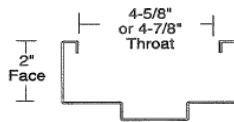

### Standard Features

Thickness: 1 3/4" Door Pocket

Steel: 16 Gauge, CR Steel

Finish: Factory Primed

Hinge Preps: 7 Gauge

Fire Label: Embossed Stamp

Profile: Double Rabbet

12-Oct-09