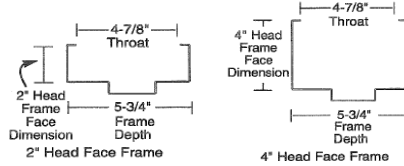

A & F WOOD PRODUCTS, INC.

Quick ship - Manufacturing - Warehouse Center

Wholesale Distribution Center

HOLLOW METAL FRAME PARTS

Standard Features

Thickness: 1 3/4" Door Pocket

Steel: 16 Gauge, CR Steel

Finish: Factory Primed

Hinge Preps: 7 Gauge

Fire Label: Embossed Stamp

Profile: Double Rabbet

12-Oct-09

MASONRY PARTS

Item ID	Description	LIST PRICE
Header 2" face 	62-F416-534-FH20	STOCK
	62-F416-534-FH26	STOCK
	62-F416-534-FH28	STOCK
	62-F416-534-FH30	STOCK
	62-F416-534-FH36	STOCK
	62-F416-534-FH38	STOCK
	62-F416-534-FH40	STOCK
	62-F416-534-FH50	STOCK
	62-F416-534-FH60	STOCK
Header 4" face 	62-F416-534-FH30W4F	STOCK
	62-F416-534-FH60W4F	STOCK
Hinge Jamb 	62-F416-534-HJ68L	STOCK
	62-F416-534-HJ68R	STOCK
	62-F416-534-HJ70L	STOCK
	62-F416-534-HJ70R	STOCK
	62-F416-534-HJ80L	STOCK
	62-F416-534-HJ80R	STOCK
Strike Jamb 	62-F416-534-SJ68L	STOCK
	62-F416-534-SJ68R	STOCK
	62-F416-534-SJ70L	STOCK
	62-F416-534-SJ70R	STOCK
	62-F416-534-SJ80L	STOCK
	62-F416-534-SJ80R	STOCK
Blank Jamb	62-F416-534-BJ68L	STOCK
	62-F416-534-BJ68R	STOCK
	62-F416-534-BJ70L	STOCK
	62-F416-534-BJ70R	STOCK