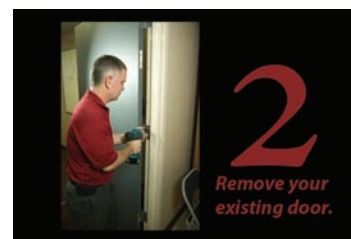

Featuring an adjustable Lock plate and a geared continuous hinge which allows it to replace 99% of the commercial doors in use today. The Mesker Slide Lock Door is your universal commercial door replacement solution.

Installing the Mesker Slide Lock Door is as easy as 1,2,3!